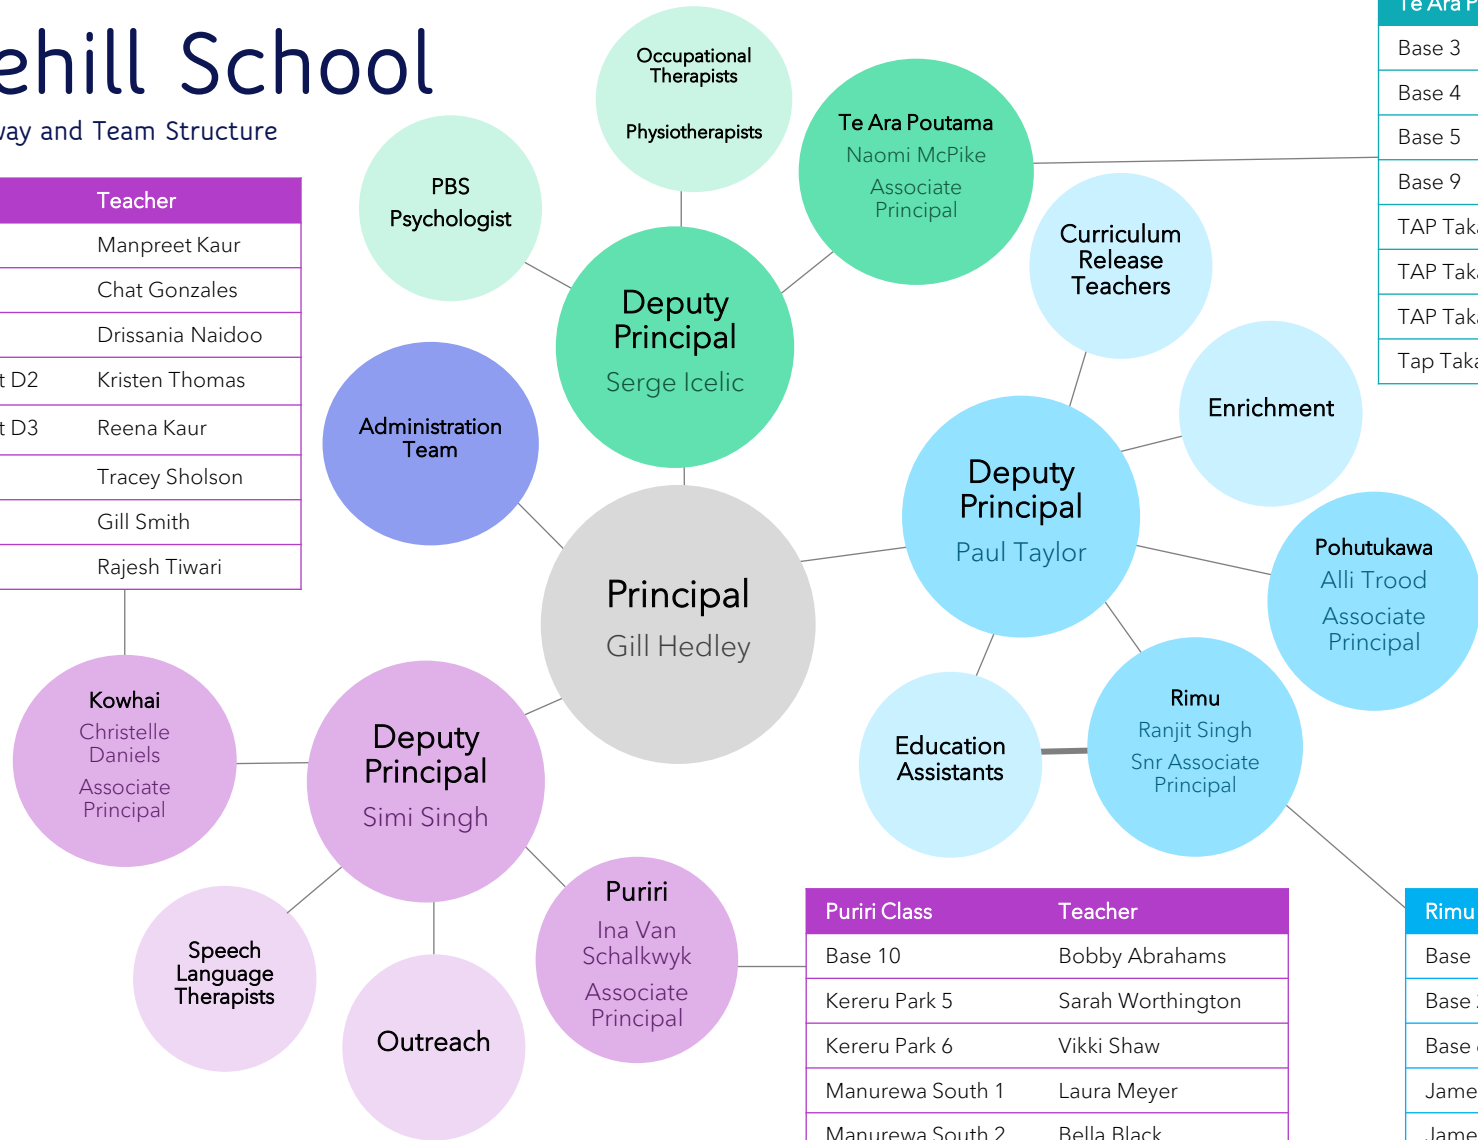

# Rosehill School

2023 Pathway and Team Structure

Kowhai Class	Teacher
Base 8	Manpreet Kaur
Hingaia 1	Chat Gonzales
Hingaia 2	Drissania Naidoo
Manurewa East D2	Kristen Thomas
Manurewa East D3	Reena Kaur
Redhill 1	Tracey Sholson
Redhill 2	Gill Smith
Redhill 3	Rajesh Tiwari

Te Ara Poutama Class	Teacher
Base 3	Vijay Nadan
Base 4	Ben Warner
Base 5	Judi Campbell
Base 9	Rebecca Rakete
TAP Takanini 1	Rachel Sitagata
TAP Takanini 2	Darel-Anne Carpenter
TAP Takanini 3	Karen Smith
Tap Takanini 4	Jordan Tavui